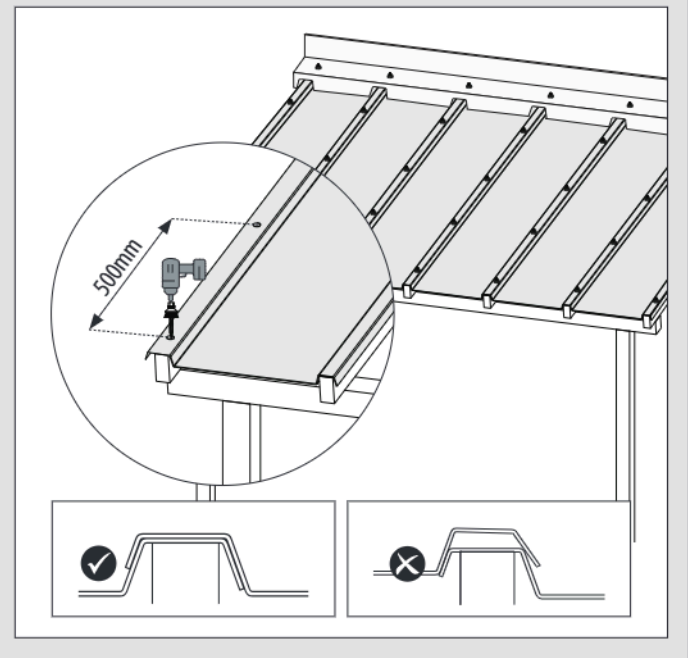

- European Standard: EN 13501 - B s1, d0

Installation

Minimum Roof Slope 5%

Rafter Installation

Loads Resistance

Optional Accessories

Foam Tape

Butyl Tape

Head Wall Flashing

Self-Tapping screw
6.5mm x 50mm
with 25mm EPDM washer