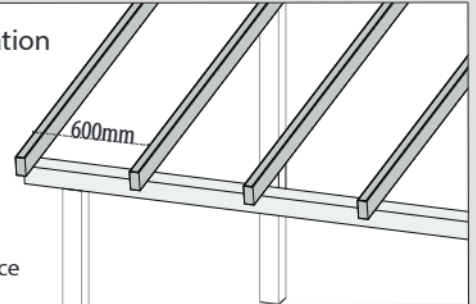

- European Standard: EN 13501 - B s1, d0

Installation

Minimum Roof Slope 5%

Rafter Installation

Loads Resistance

Optional Accessories

Foam Tape

Butyl Tape

Head Wall Flashing

Self-Tapping screw
6.5mm x 50mm
with 25mm EPDM washer