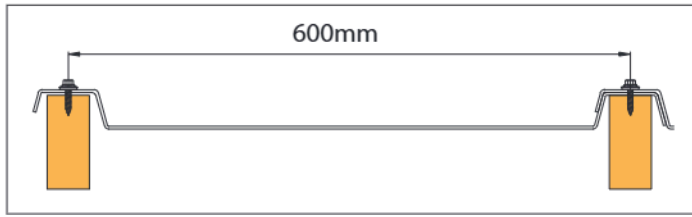

Typical Applications

- Pergolas and gazebos
- Patio enclosures
- Sunrooms
- Carports

Profile

Product Availability

Thickness	3 mm
Cover Width	600 mm
Maximum Length	7,000 mm

Color Range

Color	LT (%)	SC*	SHGC**
Clear	90	1.0	0.86
Grey	20	0.51	0.44
Breeze	70	0.61	0.53
Bronze	20	0.53	0.46
Solar Ice	20	0.4	0.35