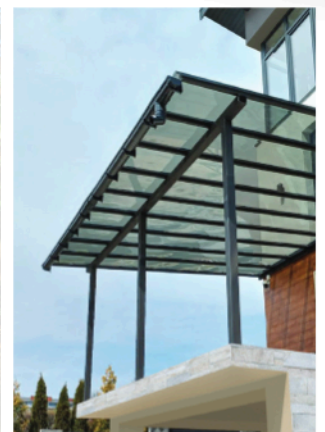

Overview

EZ Glaze™ smart layout simplifies installation and fastening, while providing high load capacity and durability.

The 3mm thick polycarbonate sheets fit directly over rafters without supporting purlins.

An attractive and user-friendly solution for clear patio roofs and DIY skylights.

Enjoy natural daylight and comfort with outstanding design and finish.

EZ Glaze offers easy, safe and fast installation, extra strength and hail-resistance, durability and UV protection.

www.thepolycarbonatestore.co.uk

Main Benefits

- Lightweight & easy to install
- Fits directly over rafters
- Clear and elegant glass appearance
- Hail & Impact resistant
- UV Protection
- Minimal maintenance
- Extra durable
- High wind and snow load resistance
- No need to climb on the roof to install

Typical Applications

- Pergolas and gazebos
- Patio enclosures
- Sunrooms
- Carports

Profile

Product Availability

Thickness	3 mm
Cover Width	600 mm
Maximum Length	7,000 mm

Color Range

Color	LT (%)	SC*	SHGC**
Clear	90	1.0	0.86
Grey	20	0.51	0.44
Breeze	70	0.61	0.53
Bronze	20	0.53	0.46
Solar Ice	20	0.4	0.35